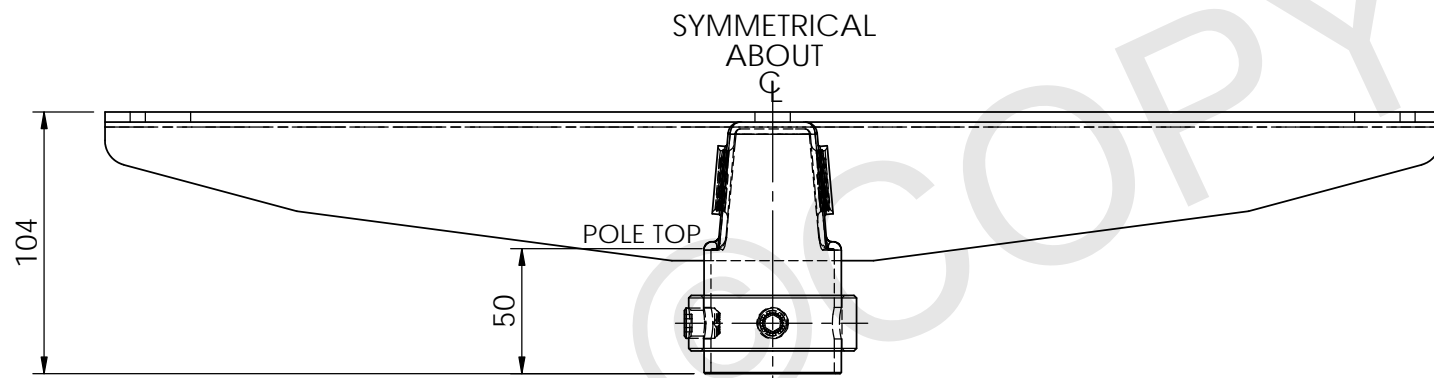

PART NUMBER = LMK5201-40-DD-HG

MATERIAL = Steel - HDG Finish
WEIGHT = 1.9 kg

Scan Code with QR Reader app for more Swivelpole™ Light Mount Product Information

PATENTED PRODUCTS

www.swivelpole.com

Swivelpole™

ALL DIMENSIONS ARE IN MILLIMETERS	PROJECT	SERIES / CODE	PART NUMBER	REV	DRG No
	SWIVELPOLE™	LM	LMK5201-40-DD-HG	2	C-AU-LMK5201-40-DD-HG
DRAWN BY	BP	DATE	09/02/21		
CHECKED BY	KM	DATE	10/02/21		
APPROVED BY	AI	DATE	11/02/21		
THIRD ANGLE PROJECTION			SCALE	1:2.5	
			TITLE	DN40 (Ø48.3mm) Luminaire Mount Double Floodlight (bolt-on) Client Detail	

PART NUMBER = LMK5201-40-DD-SS

MATERIAL = 316 Stainless Steel

WEIGHT = 2.1 kg

Scan Code with
QR Reader app for more
Swivelpole™ Light Mount
Product Information

PATENTED
PRODUCTS

www.swivelpole.com

Swivelpole™

ALL DIMENSIONS ARE IN MILLIMETERS	PROJECT	SERIES / CODE	PART NUMBER
	SWIVELPOLE™	LM	LMK5201-40-DD-SS
DRAWN BY	BP	DATE	23/08/21
CHECKED BY	KM	DATE	25/08/21
APPROVED BY	AI	DATE	26/08/21
THIRD ANGLE PROJECTION		SCALE	1:2.5
TITLE			DN40 (Ø48.3mm) Luminaire Mount Double Floodlight (bolt-on) Client Detail
DRG No			C-AU-LMK5201-40-DD-SS
REV			0
A3			