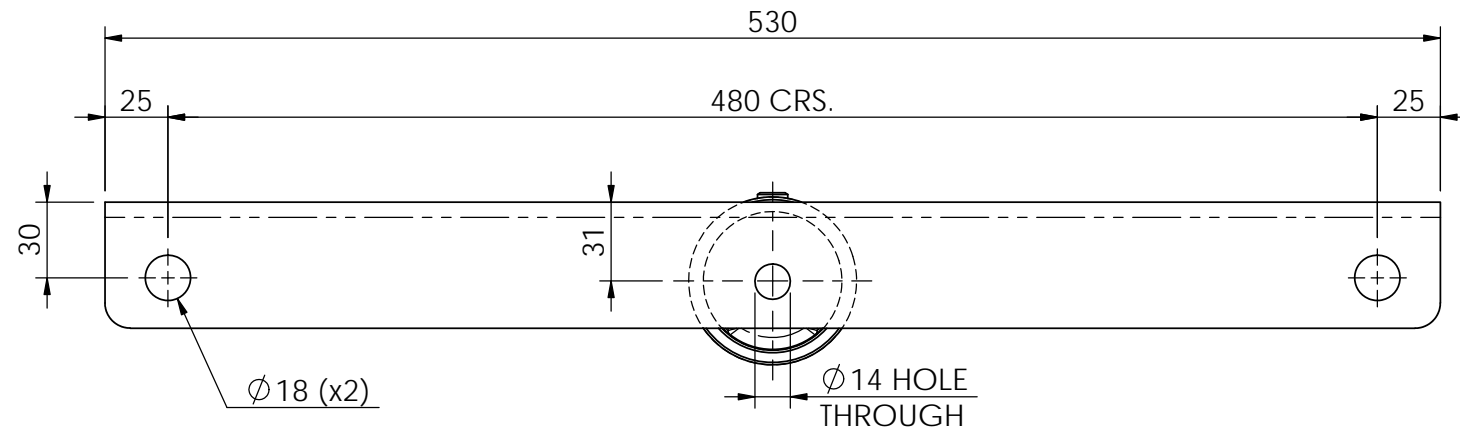

PART NUMBER = LMK5201-40-DD-HG

MATERIAL = Steel - HDG Finish
WEIGHT = 1.9 kg

Scan Code with QR Reader app for more Swivelpole™ Light Mount Product Information

PATENTED PRODUCTS

www.swivelpole.com

Swivelpole™

ALL DIMENSIONS ARE IN MILLIMETERS	PROJECT	SERIES / CODE	PART NUMBER	REV	DRG No
	SWIVELPOLE™	LM	LMK5201-40-DD-HG	2	C-AU-LMK5201-40-DD-HG
DRAWN BY	BP	DATE	09/02/21		
CHECKED BY	KM	DATE	10/02/21		
APPROVED BY	AI	DATE	11/02/21		
THIRD ANGLE PROJECTION			SCALE	1:2.5	
			TITLE	DN40 (Ø48.3mm) Luminaire Mount Double Floodlight (bolt-on) Client Detail	

PART NUMBER = LMK5201-40-DD-SS

MATERIAL = 316 Stainless Steel

WEIGHT = 2.1 kg

Scan Code with
QR Reader app for more
Swivelpole™ Light Mount
Product Information

PATENTED
PRODUCTS

www.swivelpole.com

Swivelpole™

ALL DIMENSIONS ARE IN MILLIMETERS	PROJECT	SERIES / CODE	PART NUMBER
	SWIVELPOLE™	LM	LMK5201-40-DD-SS
DRAWN BY	BP	DATE	23/08/21
CHECKED BY	KM	DATE	25/08/21
APPROVED BY	AI	DATE	26/08/21
THIRD ANGLE PROJECTION		SCALE	1:2.5
TITLE			DN40 (Ø48.3mm) Luminaire Mount Double Floodlight (bolt-on) Client Detail
DRG No			C-AU-LMK5201-40-DD-SS
REV			0
A3			