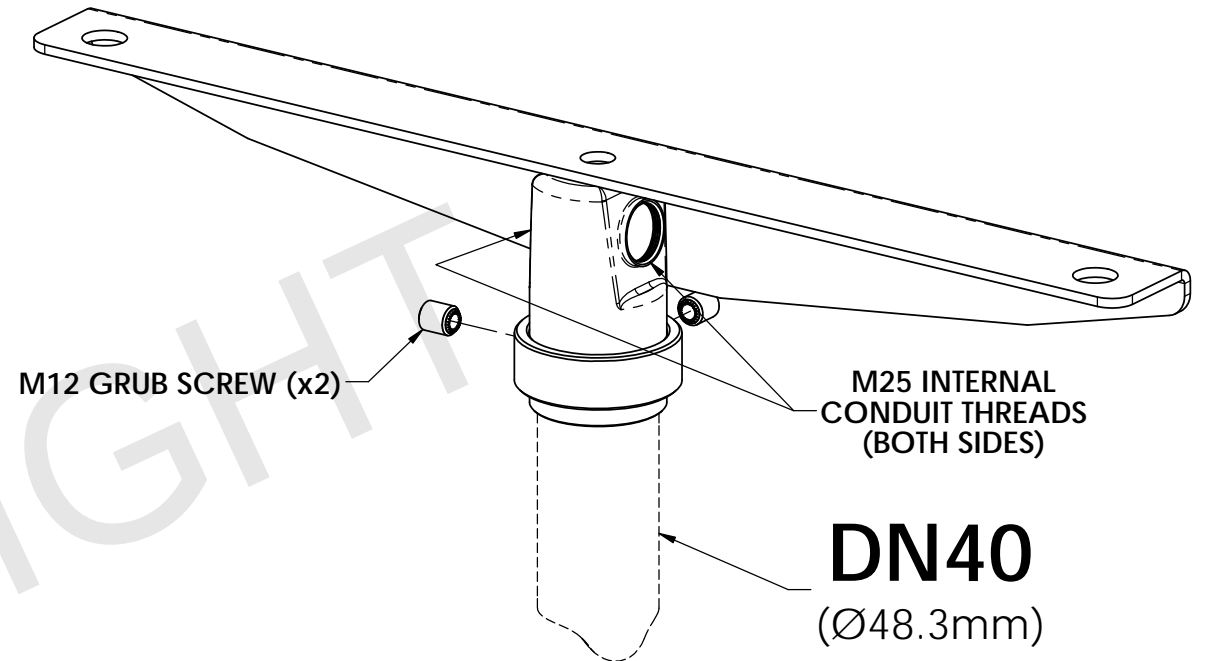

PART NUMBER = LMK5201-40-DD-HG

MATERIAL = Steel - HDG Finish
WEIGHT = 1.9 kg

Scan Code with QR Reader app for more Swivelpole™ Light Mount Product Information

PATENTED PRODUCTS

www.swivelpole.com

Swivelpole™

ALL DIMENSIONS ARE IN MILLIMETERS	PROJECT	SERIES / CODE	PART NUMBER	REV	DRG No
	SWIVELPOLE™	LM	LMK5201-40-DD-HG	2	C-AU-LMK5201-40-DD-HG
DRAWN BY	BP	DATE	09/02/21		
CHECKED BY	KM	DATE	10/02/21		
APPROVED BY	AI	DATE	11/02/21		
THIRD ANGLE PROJECTION			SCALE	1:2.5	
			TITLE	DN40 (Ø48.3mm) Luminaire Mount Double Floodlight (bolt-on) Client Detail	

PART NUMBER = LMK5201-40-DD-SS

MATERIAL = 316 Stainless Steel

WEIGHT = 2.1 kg

Scan Code with
QR Reader app for more
Swivelpole™ Light Mount
Product Information

PATENTED
PRODUCTS

www.swivelpole.com

Swivelpole™

ALL DIMENSIONS ARE IN MILLIMETERS	PROJECT	SERIES / CODE	PART NUMBER
	SWIVELPOLE™	LM	LMK5201-40-DD-SS
DRAWN BY	BP	DATE	23/08/21
CHECKED BY	KM	DATE	25/08/21
APPROVED BY	AI	DATE	26/08/21
THIRD ANGLE PROJECTION		SCALE	1:2.5
TITLE			DN40 (Ø48.3mm) Luminaire Mount Double Floodlight (bolt-on) Client Detail
DRG No			C-AU-LMK5201-40-DD-SS
REV			0
A3			